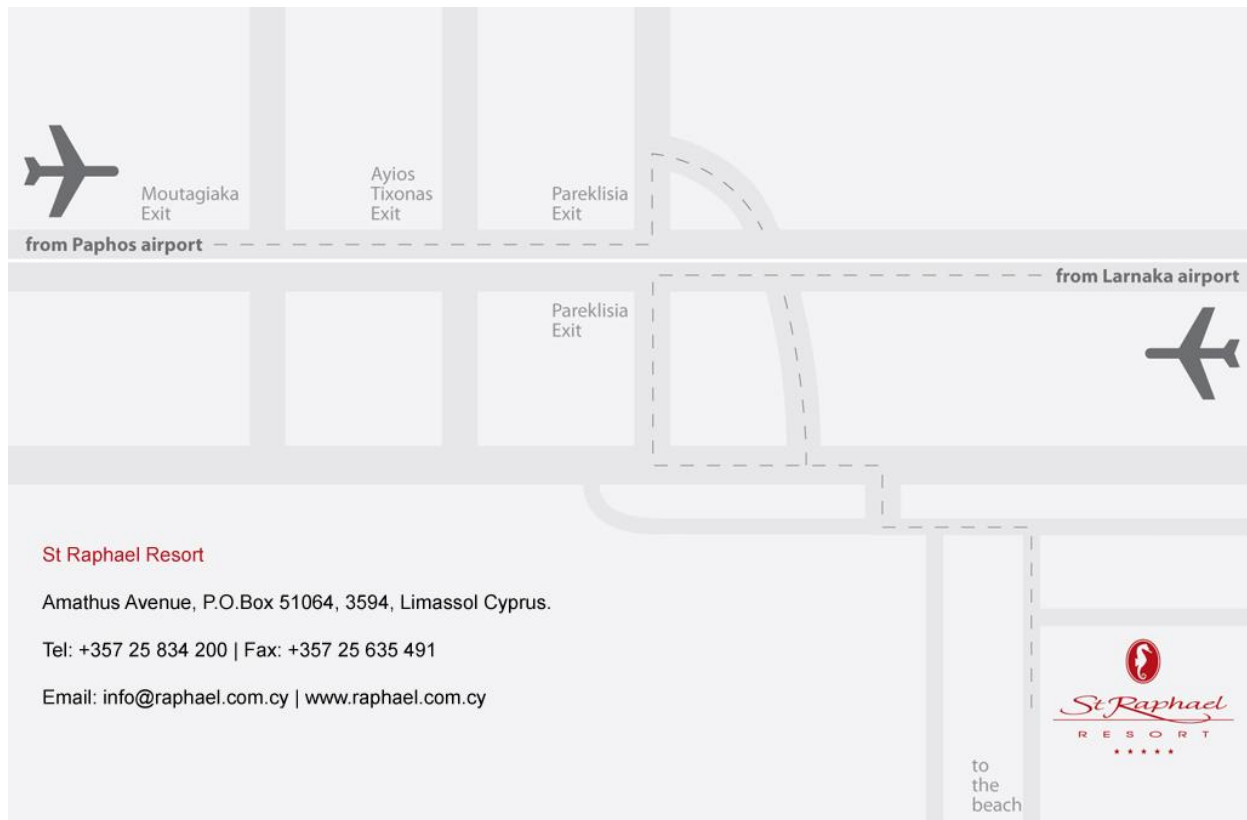

Map

Amathus Avenue, P.O. Box 51064, 3594 Limassol, Cyprus, Tel: +357 (25) 83 42 00, Fax: +357 (25) 63 63 94

Email: reservations@raphael.com.cy; <http://www.raphael.com.cy>

Find us on Facebook | Follow us on Twitter | Read Reviews on Trip Advisor